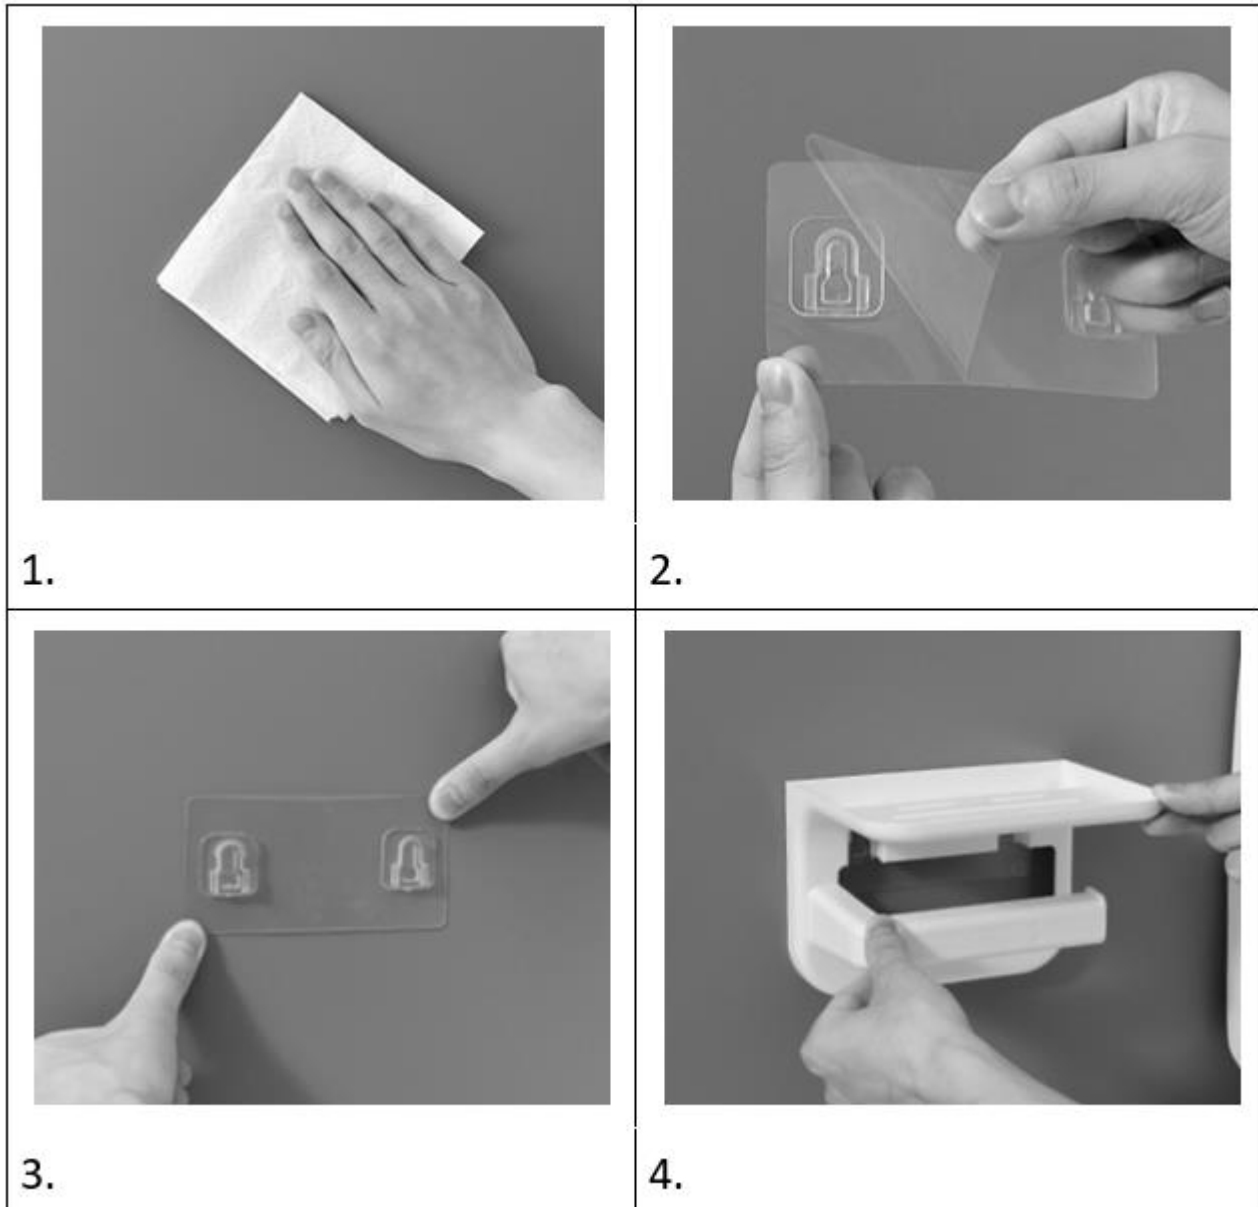

Toilet Paper Roll Holder with Shelf

Item No: M543/615180

Instructions for Use

v001: 05/02/2024

Please read and retain these instructions for future reference.

COOPERS OF STORTFORD

ENGLISH INSTRUCTIONS

INSTRUCTIONS FOR USE:

Step by Step Instructions & Photos