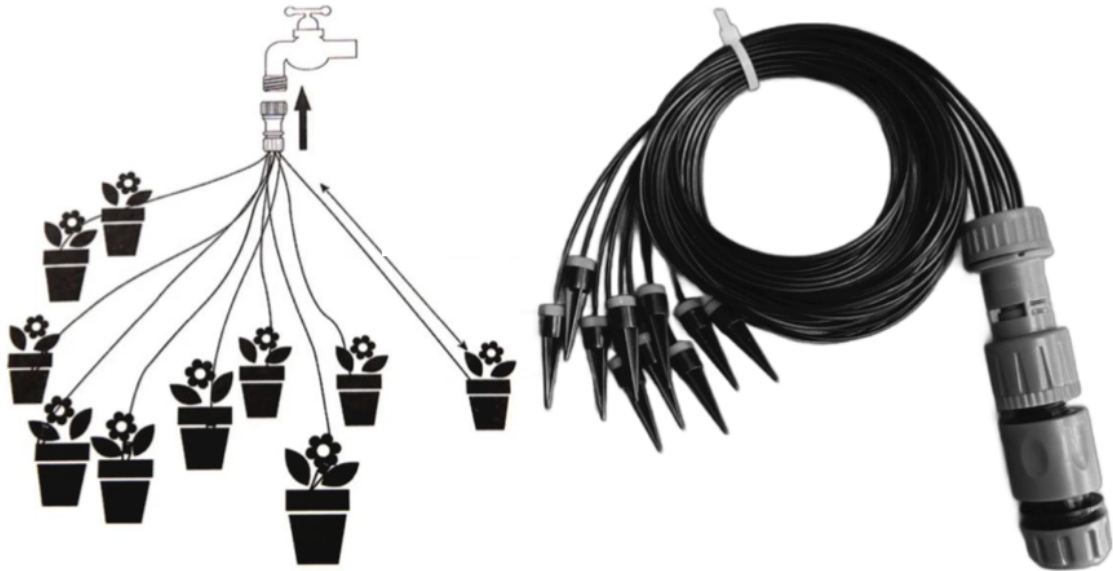

Automatic Drip System Kit (10 Heads)

Thank you for purchasing our Automatic Drip System Kit (10 Heads). We hope you will be satisfied with your purchase

Contents:

- 1 x Automatic Drip System Kit (10 Heads)
- 1 x Quick Connector

How to use:

1. Simply screw the quick connector into faucet and insert the head in the soil so it can irrigate itself. The flow of water is uniform. You don't need to worry about over watering your plants
2. Follow the below steps to connect the quick connector