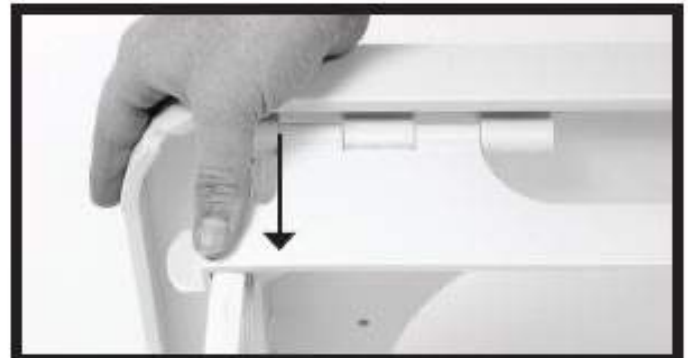

# Foldable Toilet Foot Perch

Thank you for purchasing our Foldable Toilet Foot Perch, a raised footrest that will help you relieve painful straining on the toilet.

We hope you will be happy with your purchase.

## Instructions:

1. Unfold front support from the closed position so it is out of the way.

2. Unfold the main support legs.

3. Fold the front support back towards the main support legs and push to snap into place.