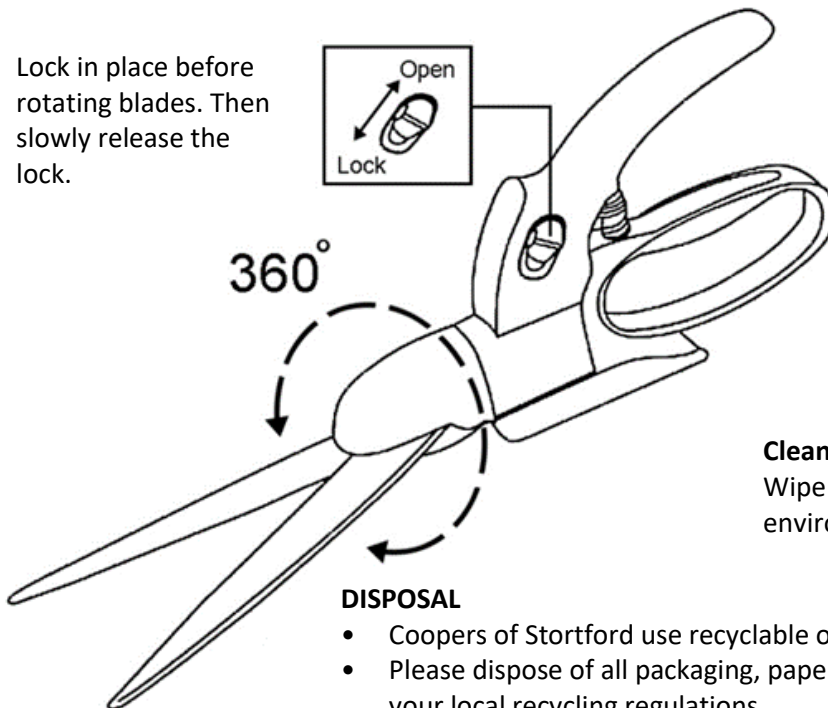

CAUTION!

THIS PACKAGE CONTAINS A BLADED ITEM.

NOT FOR SALE TO PERSONS UNDER 18 YEARS OF AGE.

Lock in place before rotating blades. Then slowly release the lock.