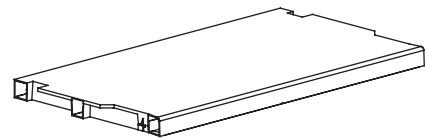

A

PZ / PCS 2

B

PZ / PCS 2

C

PZ / PCS 2

D

PZ / PCS 2