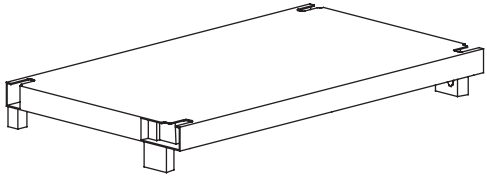

TOOMAX[®]

WOOD MIDI

Art. 266 cm 65x37x93h | in 26x15x37h

A

PZ / PCS 2

B

PZ / PCS 2

C