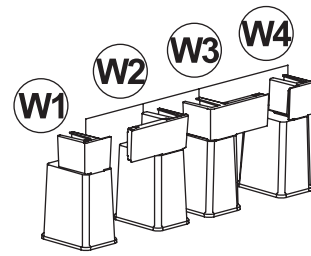

00

PZ / PCS 1

E

PZ / PCS 1

W

PZ / PCS 1

H

PZ / PCS 2

O

PZ / PCS 2

I

PZ / PCS 4