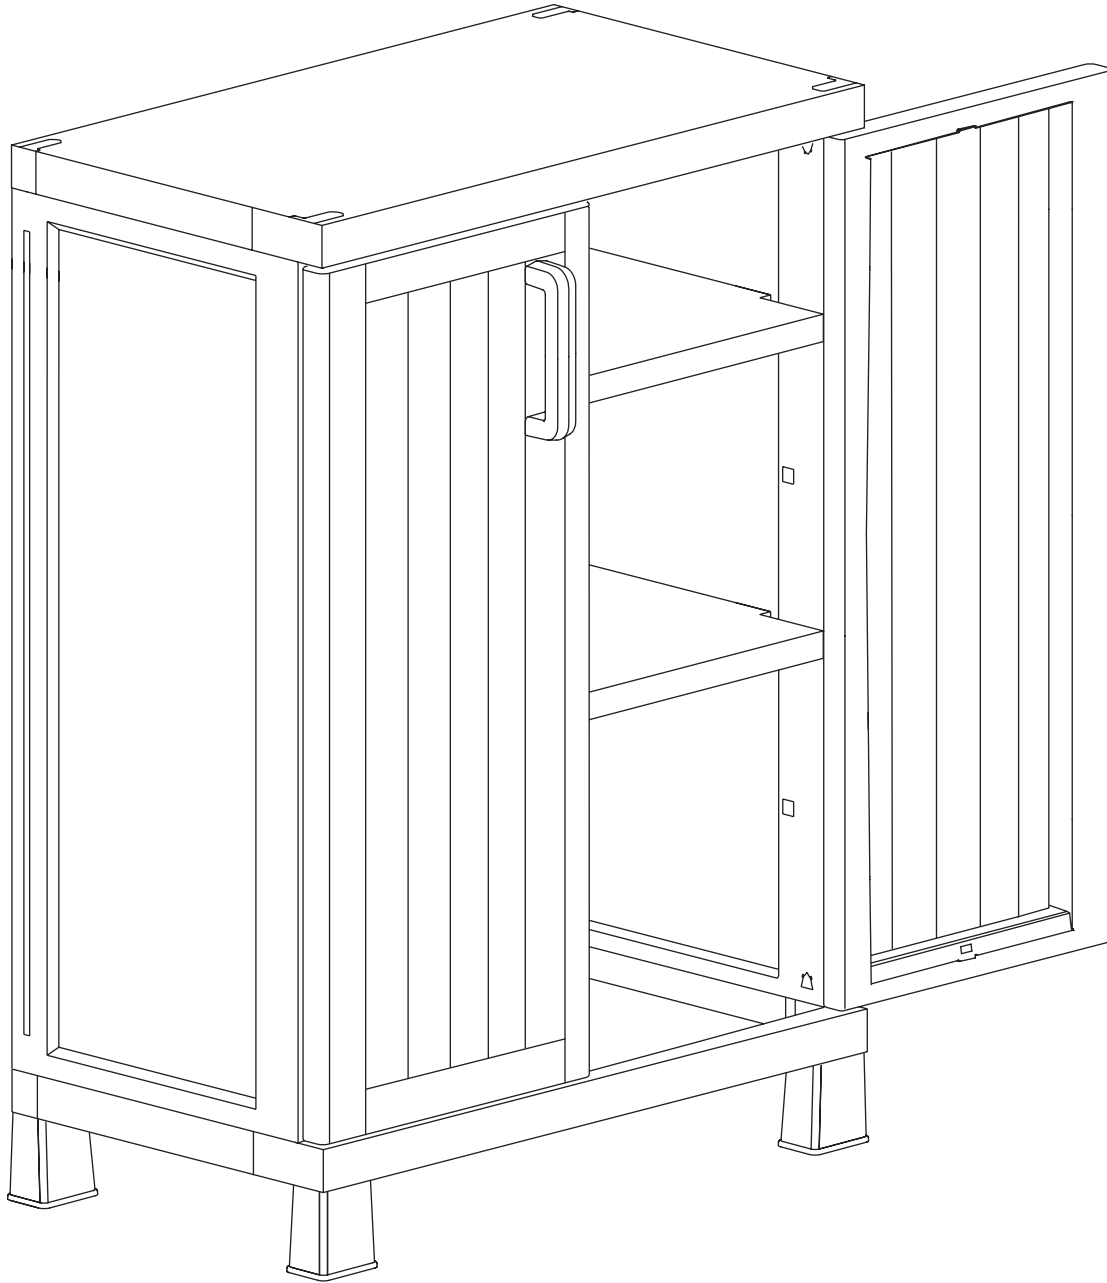

TOOMAX[®]

WOOD MIDI

Art. 266 cm 65x37x93h | in 26x15x37h

A

PZ / PCS 2

B

PZ / PCS 2

C