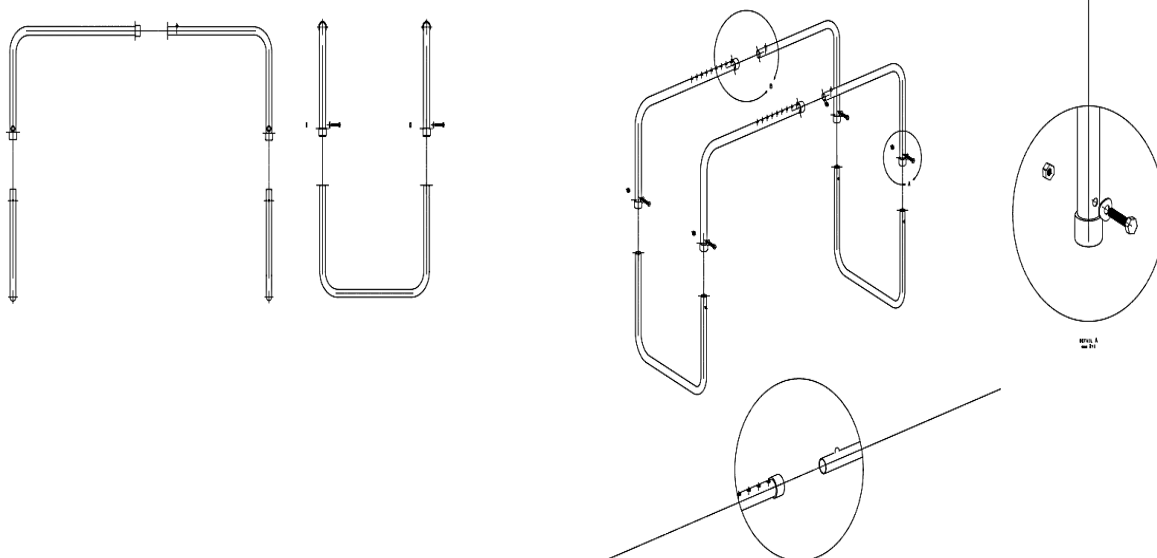

Assembly instructions

CARE AND CLEANING INSTRUCTIONS:

- Wipe with a clean damp cloth.

Head Office, 11 Bridge Street,
Bishop's Stortford CM23 2JU
Tel: 0844 482 4400*
Fax: 01279 756 595
www.coopersofstortford.co.uk

Coopers
OF STORTFORD

*Calls cost 7 pence per minute plus your telephone company's network access charge